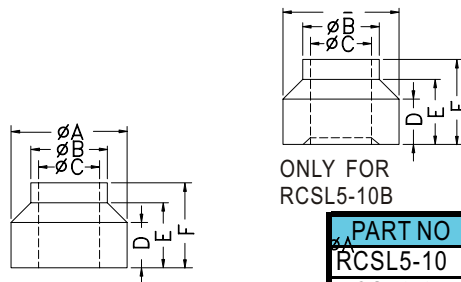

ROUND SPACER

Hankook Fastener

- ◆ MATERIAL: NYLON 66 (UL)
- ◆ FLAME CLASS : 94V-2
- ◆ COLOR: NATURAL
- ◆ UNIT: mm

PART NO	L	HOLE IN P.C.B	HOLE IN CHASSIS	PACKAGE	
RMM-1	RMM-75	7.5	6.5	4.0	1000
	RMM-100	10.0			
	RMM-150	15.0			

PART NO	L	HOLE IN P.C.B	HOLE IN CHASSIS	PACKAGE	
RSS-1	RSS-60	6.0	5.0	3.5	1000
	RSS-78	7.8			
	RSS-105	10.5			
	RSS-150	15.0			500
	RSS-180	18.0			
	RSS-200	20.0			
	RSS-250	25.0			

PART NO	L	HOLE IN P.C.B	HOLE IN CHASSIS	PACKAGE	
RXL-1	RXL-5	5.0	9.0	6.0	500
	RXL-7	7.5			
	RXL-10	10.0			

PART NO	L	HOLE IN P.C.B	HOLE IN CHASSIS	PACKAGE	
RLL-1	RLL-57	5.7	7.5	4.5	1000
	RLL-75	7.5			
	RLL-100	10.3			
	RLL-150	15.0			500

ONLY FOR RCSL5-10B

PART NO	A	B	C	D	E	F	PACKAGE
RCSL5-10	11.6	7.65	5.4	4.53	8.0	10.0	500
RCSL6-8.5			6.1		6.5	8.5	
RCSL6-8	11.5	8.0		4.0	7.0	8.0	