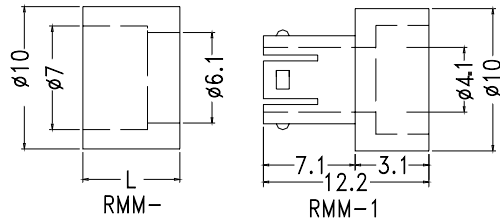

ROUND SPACER

Hankook Fastener

- ◆ MATERIAL: NYLON 66 (UL)
- ◆ FLAME CLASS : 94V-2
- ◆ COLOR: NATURAL
- ◆ UNIT: mm

PART NO	L	HOLE IN P.C.B	HOLE IN CHASSIS	PACKAGE	
RMM-1	RMM-75	7.5	6.5	4.0	1000
	RMM-100	10.0			
	RMM-150	15.0			