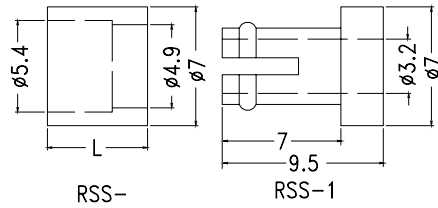

ROUND SPACER

Hankook Fastener

- ◆ MATERIAL: NYLON 66 (UL)
- ◆ FLAME CLASS : 94V-2
- ◆ COLOR: NATURAL
- ◆ UNIT: mm

PART NO	L	HOLE IN P.C.B	HOLE IN CHASSIS	PACKAGE	
RMM-1	RMM-75	7.5	6.5	4.0	1000
	RMM-100	10.0			
	RMM-150	15.0			