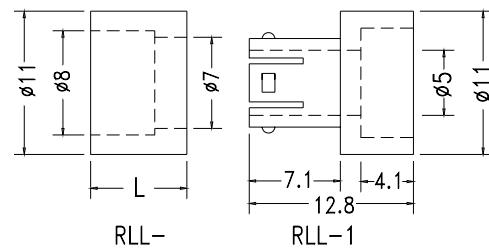

PART NO	L	HOLE IN P.C.B	HOLE IN CHASSIS	PACKAGE	
RMM-1	RMM-75	7.5	6.5	4.0	1000
	RMM-100	10.0			
	RMM-150	15.0			

PART NO	L	HOLE IN P.C.B	HOLE IN CHASSIS	PACKAGE	
RSS-1	RSS-60	6.0	5.0	3.5	1000
	RSS-78	7.8			
	RSS-105	10.5			
	RSS-150	15.0			500
	RSS-180	18.0			
	RSS-200	20.0			
	RSS-250	25.0			

PART NO	L	HOLE IN P.C.B	HOLE IN CHASSIS	PACKAGE	
RXL-1	RXL-5	5.0	9.0	6.0	500
	RXL-7	7.5			
	RXL-10	10.0			

PART NO	L	HOLE IN P.C.B	HOLE IN CHASSIS	PACKAGE	
RLL-1	RLL-57	5.7	7.5	4.5	1000
	RLL-75	7.5			
	RLL-100	10.3			
	RLL-150	15.0			500