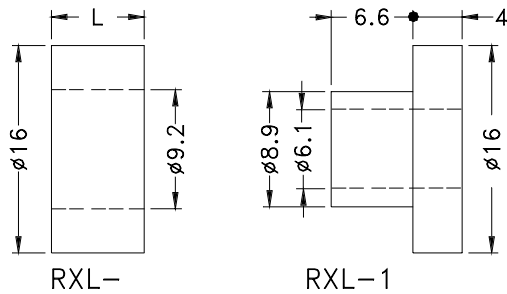

ROUND SPACER

Hankook Fastener

- ◆ MATERIAL: NYLON 66 (UL)
- ◆ FLAME CLASS : 94V-2
- ◆ COLOR: NATURAL
- ◆ UNIT: mm

PART NO	L	HOLE IN P.C.B	HOLE IN CHASSIS	PACKAGE	
RMM-1	RMM-75	7.5	6.5	4.0	1000
	RMM-100	10.0			
	RMM-150	15.0			

PART NO	L	HOLE IN P.C.B	HOLE IN CHASSIS	PACKAGE	
RSS-1	RSS-60	6.0	5.0	3.5	1000
	RSS-78	7.8			
	RSS-105	10.5			
	RSS-150	15.0			500
	RSS-180	18.0			
	RSS-200	20.0			
	RSS-250	25.0			

PART NO	L	HOLE IN P.C.B	HOLE IN CHASSIS	PACKAGE	
RXL-1	RXL-5	5.0	9.0	6.0	500
	RXL-7	7.5			
	RXL-10	10.0			

PART NO	L	HOLE IN P.C.B	HOLE IN CHASSIS	PACKAGE	
RLL-1	RLL-57	5.7	7.5	4.5	1000
	RLL-75	7.5			
	RLL-100	10.3			
	RLL-150	15.0			500

ONLY FOR RCSL5-10B

PART NO	A	B	C	D	E	F	PACKAGE
RCSL5-10	11.6	7.65	5.4	4.53	8.0	10.0	500
RCSL6-8.5			6.1		6.5	8.5	
RCSL6-8	11.5	8.0		4.0	7.0	8.0	