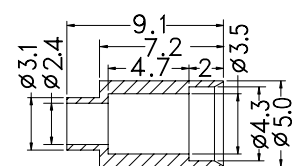

◆ MATERIAL: POM (UL) 94 HB

PART NO	PACKAGE
LASK-4	1000