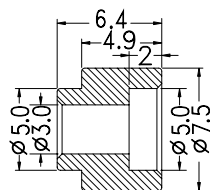

ROUND SPACER

Hankook Fastener

- ◆ MATERIAL: NYLON 66 (UL)
- ◆ FLAME CLASS : 94V-2
- ◆ COLOR: NATURAL
- ◆ UNIT: mm

PART NO	L	HOLE IN P.C.B	HOLE IN CHASSIS	PACKAGE	
RMM-1	RMM-75	7.5	6.5	4.0	1000
	RMM-100	10.0			
	RMM-150	15.0			

PART NO	L	HOLE IN P.C.B	HOLE IN CHASSIS	PACKAGE	
RSS-1	RSS-60	6.0	5.0	3.5	1000
	RSS-78	7.8			
	RSS-105	10.5			
	RSS-150	15.0			500
	RSS-180	18.0			
	RSS-200	20.0			
	RSS-250	25.0			

PART NO	L	HOLE IN P.C.B	HOLE IN CHASSIS	PACKAGE	
RXL-1	RXL-5	5.0	9.0	6.0	500
	RXL-7	7.5			
	RXL-10	10.0			

PART NO	L	HOLE IN P.C.B	HOLE IN CHASSIS	PACKAGE	
RLL-1	RLL-57	5.7	7.5	4.5	1000
	RLL-75	7.5			
	RLL-100	10.3			
	RLL-150	15.0			500

ONLY FOR RCSL5-10B

PART NO	A	B	C	D	E	F	PACKAGE
RCSL5-10	11.6	7.65	5.4	4.53	8.0	10.0	500
RCSL6-8.5			6.1		6.5	8.5	
RCSL6-8	11.5	8.0		4.0	7.0	8.0	

PART NO	PACKAGE
5-40	500

PART NO	A	PACKAGE
★ 5-6	6.0	1000
★ 5-8	8.0	
5-16.5	16.5	
5-20	20.0	

PART NO	A	B	C	PACKAGE	
★ 1.2-2.5	2.5	1.2	4.0	1000	
★ 2.5-2.15	2.15	2.5			
★ 2-5.3	5.3	2.2	3.7		
★ 3-5.8	5.85	3.2	5.0		
★ 3.2-3	3.0	3.2	5.8		
★ 4.5-2.75	2.75	4.5	6.0		
★ 5.2-2.3	2.3	5.2	6.8		
★ 5.2-4.1	4.1				
6-16	15.7	6.6	9.1		
8-16		8.1	10.7		
★ 29-16	16.0	29.5	33.5		250