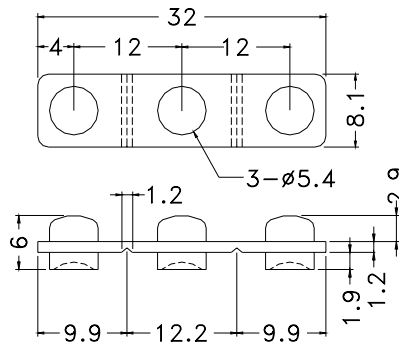

- ◆ MATERIAL:PC(UL)
 - ◆ FLAME CLASS :94V-2
 - ◆ COLOR:CLEAR
 - ◆ UNIT:mm
- ϕ 5LED

PART NO	PACKAGE
LC5-1	1000

● ϕ 5LED

PART NO	PACKAGE
LC5-2	1000

● ϕ 5LED

PART NO	PACKAGE
LC5-3	1000

PART NO	PACKAGE
LEM-1	1000

PART NO.	A	B	C	D	PACKAGE
LC5-1T	9.0	7.24	7.0	8.2	1000

PART NO	PACKAGE
LEM-2	1000

LED LENS CAP / MASK

Hankook Fastener

- ◆ MATERIAL:PC(UL)
- ◆ FLAME CLASS:94V-2
- ◆ COLOR:NATURAL
- ◆ UNIT:mm

PART NO	PACKAGE
LEM-12	1000

PART NO	A	PACKAGE
LEM-3	1.8	1000
LEM-3L	2.2	

PART NO	PACKAGE
LEM-16	1000

PART NO	PACKAGE
LEM-9	1000

PART NO	PACKAGE
LEM-4	500

PART NO	PACKAGE
LEM-6	1000