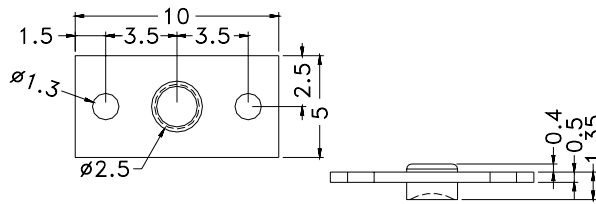

PART NO	PACKAGE
LEM-16	1000