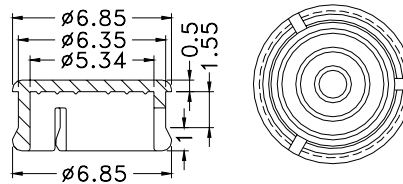

- ◆ MATERIAL:PC(UL)
 - ◆ FLAME CLASS :94V-2
 - ◆ COLOR:CLEAR
 - ◆ UNIT:mm
- ϕ 5LED

PART NO	PACKAGE
LC5-1	1000

● ϕ 5LED

PART NO	PACKAGE
LC5-2	1000

● ϕ 5LED

PART NO	PACKAGE
LC5-3	1000

PART NO	PACKAGE
LEM-1	1000

PART NO.	A	B	C	D	PACKAGE
LC5-1T	9.0	7.24	7.0	8.2	1000

PART NO	PACKAGE
LEM-2	1000

LED LENS CAP / MASK

Hankook Fastener

- ◆ MATERIAL:PC(UL)
- ◆ FLAME CLASS:94V-2
- ◆ COLOR:NATURAL
- ◆ UNIT:mm

PART NO	PACKAGE
LEM-12	1000