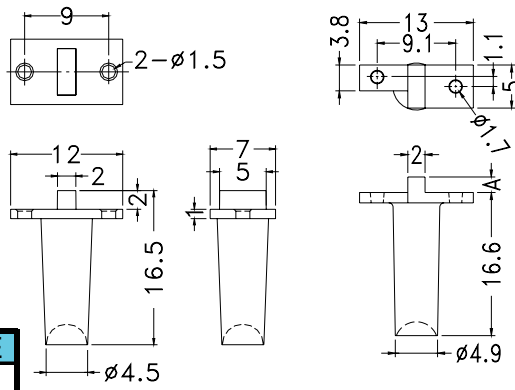

- ◆ MATERIAL:PC(UL)
 - ◆ FLAME CLASS :94V-2
 - ◆ COLOR:CLEAR
 - ◆ UNIT:mm
- ϕ 5LED

PART NO	PACKAGE
LC5-1	1000

● ϕ 5LED

PART NO	PACKAGE
LC5-2	1000

● ϕ 5LED

PART NO	PACKAGE
LC5-3	1000

PART NO	PACKAGE
LEM-1	1000

PART NO.	A	B	C	D	PACKAGE
LC5-1T	9.0	7.24	7.0	8.2	1000

PART NO	PACKAGE
LEM-2	1000

LED LENS CAP / MASK

Hankook Fastener

- ◆ MATERIAL:PC(UL)
- ◆ FLAME CLASS:94V-2
- ◆ COLOR:NATURAL
- ◆ UNIT:mm

PART NO	PACKAGE
LEM-12	1000