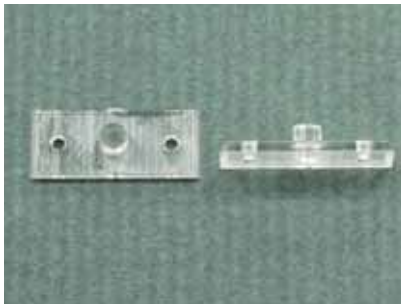

- ◆ MATERIAL:PC(UL)
 - ◆ FLAME CLASS :94V-2
 - ◆ COLOR:CLEAR
 - ◆ UNIT:mm
- ϕ 5LED

PART NO	PACKAGE
LC5-1	1000

● ϕ 5LED

PART NO	PACKAGE
LC5-2	1000

● ϕ 5LED

PART NO	PACKAGE
LC5-3	1000

PART NO	PACKAGE
LEM-1	1000

PART NO.	A	B	C	D	PACKAGE
LC5-1T	9.0	7.24	7.0	8.2	1000

PART NO	PACKAGE
LEM-2	1000

LED LENS CAP / MASK

Hankook Fastener

- ◆ MATERIAL:PC(UL)
- ◆ FLAME CLASS:94V-2
- ◆ COLOR:NATURAL
- ◆ UNIT:mm

PART NO	PACKAGE
LEM-12	1000

PART NO	A	PACKAGE
LEM-3	1.8	1000
LEM-3L	2.2	

PART NO	PACKAGE
LEM-16	1000

PART NO	PACKAGE
LEM-9	1000

PART NO	PACKAGE
LEM-4	500

PART NO	PACKAGE
LEM-6	1000