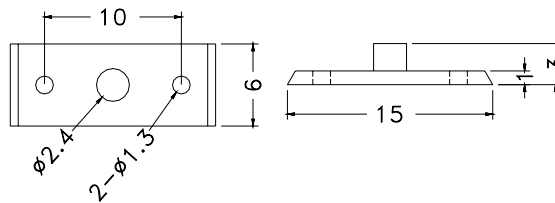

PART NO	PACKAGE
LEM-9	1000