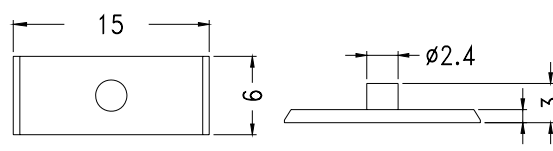

- ◆ MATERIAL:PC(UL)
 - ◆ FLAME CLASS :94V-2
 - ◆ COLOR:CLEAR
 - ◆ UNIT:mm
- ϕ 5LED

PART NO	PACKAGE
LC5-1	1000

● ϕ 5LED

PART NO	PACKAGE
LC5-2	1000

● ϕ 5LED

PART NO	PACKAGE
LC5-3	1000

PART NO	PACKAGE
LEM-1	1000

PART NO.	A	B	C	D	PACKAGE
LC5-1T	9.0	7.24	7.0	8.2	1000

PART NO	PACKAGE
LEM-2	1000

LED LENS CAP / MASK

Hankook Fastener

- ◆ MATERIAL:PC(UL)
- ◆ FLAME CLASS:94V-2
- ◆ COLOR:NATURAL
- ◆ UNIT:mm

PART NO	PACKAGE
LEM-12	1000