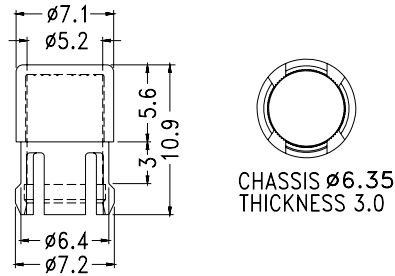

- ◆ MATERIAL:PC(UL)
 - ◆ FLAME CLASS :94V-2
 - ◆ COLOR:CLEAR
 - ◆ UNIT:mm
- ϕ 5LED

PART NO	PACKAGE
LC5-1	1000

● ϕ 5LED

PART NO	PACKAGE
LC5-2	1000

● ϕ 5LED

PART NO	PACKAGE
LC5-3	1000

PART NO	PACKAGE
LEM-1	1000

PART NO.	A	B	C	D	PACKAGE
LC5-1T	9.0	7.24	7.0	8.2	1000

PART NO	PACKAGE
LEM-2	1000

LED LENS CAP / MASK

Hankook Fastener

- ◆ MATERIAL:PC(UL)
- ◆ FLAME CLASS:94V-2
- ◆ COLOR:NATURAL
- ◆ UNIT:mm

PART NO	PACKAGE
LEM-12	1000