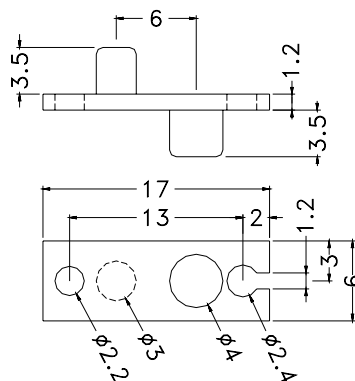

PART NO.	A	B	C	D	PACKAGE
LC5-1T	9.0	7.24	7.0	8.2	1000

PART NO	PACKAGE
LEM-2	1000

LED LENS CAP / MASK

Hankook Fastener

- ◆ MATERIAL:PC(UL)
- ◆ FLAME CLASS:94V-2
- ◆ COLOR:NATURAL
- ◆ UNIT:mm

PART NO	PACKAGE
LEM-12	1000

PART NO	A	PACKAGE
LEM-3	1.8	1000
LEM-3L	2.2	

PART NO	PACKAGE
LEM-16	1000

PART NO	PACKAGE
LEM-9	1000

PART NO	PACKAGE
LEM-4	500

PART NO	PACKAGE
LEM-6	1000