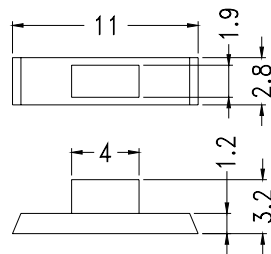

- ◆ MATERIAL:PC(UL)
 - ◆ FLAME CLASS :94V-2
 - ◆ COLOR:CLEAR
 - ◆ UNIT:mm
- ϕ 5LED

PART NO	PACKAGE
LC5-1	1000

● ϕ 5LED

PART NO	PACKAGE
LC5-2	1000

● ϕ 5LED

PART NO	PACKAGE
LC5-3	1000

PART NO	PACKAGE
LEM-1	1000

PART NO.	A	B	C	D	PACKAGE
LC5-1T	9.0	7.24	7.0	8.2	1000

PART NO	PACKAGE
LEM-2	1000

LED LENS CAP / MASK

Hankook Fastener

- ◆ MATERIAL:PC(UL)
- ◆ FLAME CLASS:94V-2
- ◆ COLOR:NATURAL
- ◆ UNIT:mm

PART NO	PACKAGE
LEM-12	1000