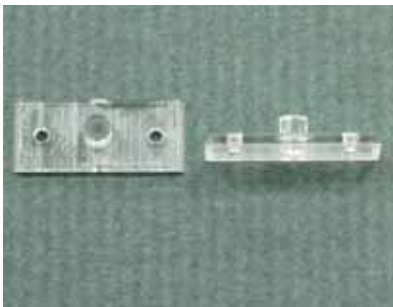

- ◆ MATERIAL:PC(UL)
 - ◆ FLAME CLASS :94V-2
 - ◆ COLOR:CLEAR
 - ◆ UNIT:mm
- ϕ 5LED

PART NO	PACKAGE
LC5-1	1000

● ϕ 5LED

PART NO	PACKAGE
LC5-2	1000

● ϕ 5LED

PART NO	PACKAGE
LC5-3	1000

PART NO	PACKAGE
LEM-1	1000

PART NO.	A	B	C	D	PACKAGE
LC5-1T	9.0	7.24	7.0	8.2	1000

PART NO	PACKAGE
LEM-2	1000

LED LENS CAP / MASK

Hankook Fastener

- ◆ MATERIAL:PC(UL)
- ◆ FLAME CLASS:94V-2
- ◆ COLOR:NATURAL
- ◆ UNIT:mm

PART NO	PACKAGE
LEM-12	1000

PART NO	A	PACKAGE
LEM-3	1.8	1000
LEM-3L	2.2	

PART NO	PACKAGE
LEM-16	1000

PART NO	PACKAGE
LEM-9	1000

PART NO	PACKAGE
LEM-4	500

PART NO	PACKAGE
LEM-6	1000