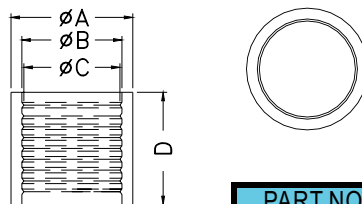

- ◆ MATERIAL:PC(UL)
 - ◆ FLAME CLASS :94V-2
 - ◆ COLOR:CLEAR
 - ◆ UNIT:mm
- ϕ 5LED

PART NO	PACKAGE
LC5-1	1000

● ϕ 5LED

PART NO	PACKAGE
LC5-2	1000

● ϕ 5LED

PART NO	PACKAGE
LC5-3	1000

PART NO	PACKAGE
LEM-1	1000

PART NO.	A	B	C	D	PACKAGE
LC5-1T	9.0	7.24	7.0	8.2	1000

PART NO	PACKAGE
LEM-2	1000

LED LENS CAP / MASK

Hankook Fastener

- ◆ MATERIAL:PC(UL)
- ◆ FLAME CLASS:94V-2
- ◆ COLOR:NATURAL
- ◆ UNIT:mm

PART NO	PACKAGE
LEM-12	1000