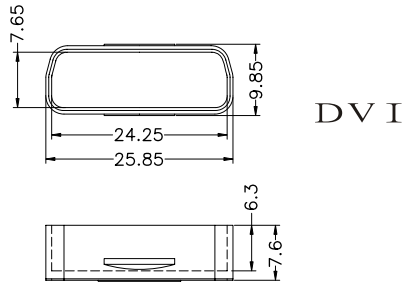

- MATERIAL:PP
- FLAME CLASS :94V-2
- COLOR:BLACK
- UNIT:mm

DVI

PART NO	PACKAGE
DVIC-1	1000