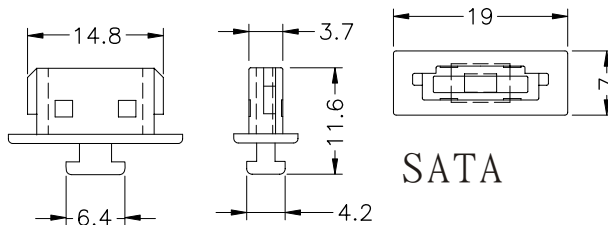

SATA

PART NO	PACKAGE
SATAC-15	500

SATA

- ◆ MATERIAL:ABS (UL)
- ◆ COLOR:BLACK
- ◆ UNIT:mm

PART NO	PACKAGE
CVSATA-15	500

SATA

PART NO	PACKAGE
ESATA-7	1000

D-Type

PART NO	A	B	C	D	PACKAGE
DTC-9F	18.5	16.5	7.8	10.2	1000
DTC-15F	26.8	24.8			500
DTC-25F	40.6	38.6	9.4	11.8	1000
DTC-9M	20.0	18.0			500
DTC-15M	28.2	26.4			
DTC-25M	42.0	40.0			

VGA

PART NO	PACKAGE
VGAC-1	1000