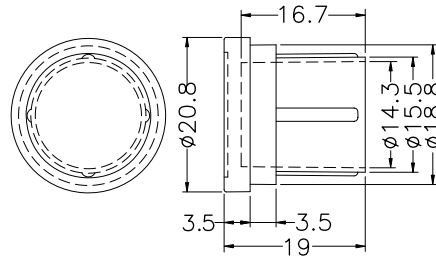

PART NO	A	B	C	D	PACKAGE
DTC-9F	18.5	16.5	7.8	10.2	1000
DTC-15F	26.8	24.8			500
DTC-25F	40.6	38.6	9.4	11.8	1000
DTC-9M	20.0	18.0			500
DTC-15M	28.2	26.4			
DTC-25M	42.0	40.0			

VGA

PART NO	PACKAGE
VGAC-1	1000

- ◆ MATERIAL:PP
- ◆ FLAME CLASS :94V-2
- ◆ COLOR:BLACK
- ◆ UNIT:mm

DVI

PART NO	PACKAGE
DVIC-1	1000

PART NO	PACKAGE
SVDOC-1	1000

PART NO	PACKAGE
SVDOC-1S	1000

PART NO	PACKAGE
SVDOC-2	1000

PART NO	A	B	C	D	PACKAGE
KPS-1	15.8	13.4	11.2	10.0	500
KPS-2	10.7	9.0	9.6	8.6	1000
KPS-3	10.3	8.4	8.0	7.0	

PART NO	PACKAGE
KPS-9	1000

- ◆ MATERIAL:PP
- ◆ COLOR:COMPUTER
- ◆ UNIT:mm

PART NO	PACKAGE
XLR-1	250

PART NO	PACKAGE
PLC-1	500

Electronic Component - Covers

Hankook Fastener

- ◆ MATERIAL:PP
- ◆ COLOR:COMPUTER
- ◆ UNIT:mm

PART NO	PACKAGE
XLR-1	250

PART NO	PACKAGE
PLC-1	500

Electronic Component - MIC HOLDER

Hankook fastener

- ◆ MATERIAL:RUBBER
- ◆ COLOR:BLACK
- ◆ UNIT:mm

PART NO	A	B	C	D	E	PACKAGE
MIC-1	12.0	8.6	7.0	9.5	3.0	1000
MIC-1A	12.5	9.0				
MIC-4	8.0	6.0	5.0	5.8	4.0	2000
MIC-9	7.1	3.3	2.5	6.0		