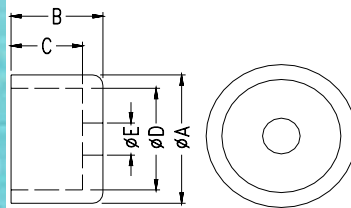

PART NO	PACKAGE
KPS-9	1000

- ◆ MATERIAL:PP
- ◆ COLOR:COMPUTER
- ◆ UNIT:mm

PART NO	PACKAGE
XLR-1	250

PART NO	PACKAGE
PLC-1	500

Electronic Component - Covers

Hankook Fastener

- ◆ MATERIAL:PP
- ◆ COLOR:COMPUTER
- ◆ UNIT:mm

PART NO	PACKAGE
XLR-1	250

PART NO	PACKAGE
PLC-1	500

Electronic Component - MIC HOLDER

Hankook fastener

- ◆ MATERIAL:RUBBER
- ◆ COLOR:BLACK
- ◆ UNIT:mm

PART NO	A	B	C	D	E	PACKAGE
MIC-1	12.0	8.6	7.0	9.5	3.0	1000
MIC-1A	12.5	9.0				
MIC-4	8.0	6.0	5.0	5.8	4.0	2000
MIC-9	7.1	3.3	2.5	6.0		