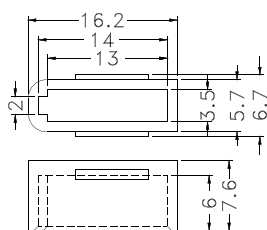

PART NO	PACKAGE
HDMIC-1	1000

PART NO	PACKAGE
HDMIT-1	1000

- ◆ MATERIAL:PE
- ◆ COLOR:BLACK
- ◆ UNIT:mm

PART NO	PACKAGE
SATAC-7	500

SATA

- ◆ MATERIAL:PE
- ◆ COLOR:BLACK
- ◆ UNIT:mm

PART NO	PACKAGE
SATAC-7	500

PART NO	A	B	C	D	PACKAGE
DTC-9F	18.5	16.5	7.8	10.2	1000
DTC-15F	26.8	24.8			500
DTC-25F	40.6	38.6	9.4	11.8	1000
DTC-9M	20.0	18.0			500
DTC-15M	28.2	26.4			
DTC-25M	42.0	40.0			

VGA

PART NO	PACKAGE
VGAC-1	1000

PART NO	PACKAGE
XLR-1	250

PART NO	PACKAGE
PLC-1	500

Electronic Component - MIC HOLDER

Hankook fastener

- ◆ MATERIAL:RUBBER
- ◆ COLOR:BLACK
- ◆ UNIT:mm

PART NO	A	B	C	D	E	PACKAGE
MIC-1	12.0	8.6	7.0	9.5	3.0	1000
MIC-1A	12.5	9.0				
MIC-4	8.0	6.0	5.0	5.8	4.0	2000
MIC-9	7.1	3.3	2.5	6.0		