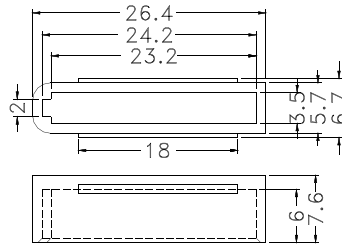

PART NO	PACKAGE
HDMIC-1	1000

PART NO	PACKAGE
HDMIT-1	1000

- ◆ MATERIAL:PE
- ◆ COLOR:BLACK
- ◆ UNIT:mm

PART NO	PACKAGE
SATAC-7	500

SATA

- ◆ MATERIAL:PE
- ◆ COLOR:BLACK
- ◆ UNIT:mm

PART NO	PACKAGE
SATAC-7	500

PART NO	A	B	C	D	PACKAGE
DTC-9F	18.5	16.5	7.8	10.2	1000
DTC-15F	26.8	24.8			500
DTC-25F	40.6	38.6	9.4	11.8	1000
DTC-9M	20.0	18.0			500
DTC-15M	28.2	26.4			
DTC-25M	42.0	40.0			

VGA

PART NO	PACKAGE
VGAC-1	1000

PART NO	PACKAGE
XLR-1	250

PART NO	PACKAGE
PLC-1	500

Electronic Component - MIC HOLDER

Hankook fastener

- ◆ MATERIAL:RUBBER
- ◆ COLOR:BLACK
- ◆ UNIT:mm

PART NO	A	B	C	D	E	PACKAGE
MIC-1	12.0	8.6	7.0	9.5	3.0	1000
MIC-1A	12.5	9.0				
MIC-4	8.0	6.0	5.0	5.8	4.0	2000
MIC-9	7.1	3.3	2.5	6.0		