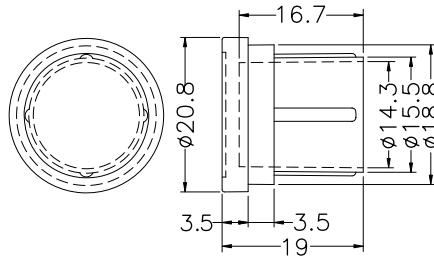

PART NO	A	B	C	D	PACKAGE
DTC-9F	18.5	16.5	7.8	10.2	1000
DTC-15F	26.8	24.8			500
DTC-25F	40.6	38.6	9.4	11.8	1000
DTC-9M	20.0	18.0			500
DTC-15M	28.2	26.4			
DTC-25M	42.0	40.0			

VGA

PART NO	PACKAGE
VGAC-1	1000

PART NO	PACKAGE
KPS-9	1000

- ◆ MATERIAL:PP
- ◆ COLOR:COMPUTER
- ◆ UNIT:mm

PART NO	PACKAGE
XLR-1	250

PART NO	PACKAGE
PLC-1	500

Electronic Component - Covers

Hankook Fastener

- ◆ MATERIAL:PP
- ◆ COLOR:COMPUTER
- ◆ UNIT:mm

PART NO	PACKAGE
XLR-1	250

PART NO	PACKAGE
PLC-1	500

Electronic Component - MIC HOLDER

Hankook fastener

- ◆ MATERIAL:RUBBER
- ◆ COLOR:BLACK
- ◆ UNIT:mm

PART NO	A	B	C	D	E	PACKAGE
MIC-1	12.0	8.6	7.0	9.5	3.0	1000
MIC-1A	12.5	9.0				
MIC-4	8.0	6.0	5.0	5.8	4.0	2000
MIC-9	7.1	3.3	2.5	6.0		