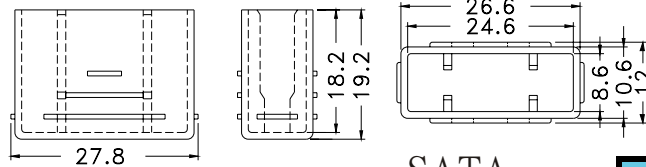

SATA

- MATERIAL:ABS (UL)
- COLOR:BLACK
- UNIT:mm

PART NO	PACKAGE
CVSATA-15	500