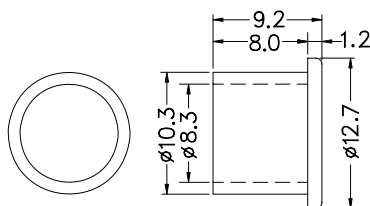

PART NO	A	B	C	D	PACKAGE
DTC-9F	18.5	16.5	7.8	10.2	1000
DTC-15F	26.8	24.8			500
DTC-25F	40.6	38.6	9.4	11.8	1000
DTC-9M	20.0	18.0			500
DTC-15M	28.2	26.4			
DTC-25M	42.0	40.0			

VGA

PART NO	PACKAGE
VGAC-1	1000

- ◆ MATERIAL:PP
- ◆ FLAME CLASS :94V-2
- ◆ COLOR:BLACK
- ◆ UNIT:mm

DVI

PART NO	PACKAGE
DVIC-1	1000

PART NO	PACKAGE
SVDOC-1	1000

PART NO	PACKAGE
SVDOC-1S	1000

PART NO	PACKAGE
SVDOC-2	1000

PART NO	A	B	C	D	PACKAGE
KPS-1	15.8	13.4	11.2	10.0	500
KPS-2	10.7	9.0	9.6	8.6	1000
KPS-3	10.3	8.4	8.0	7.0	

PART NO	PACKAGE
KPS-9	1000

- ◆ MATERIAL:PP
- ◆ COLOR:COMPUTER
- ◆ UNIT:mm

PART NO	PACKAGE
XLR-1	250

PART NO	PACKAGE
PLC-1	500

Electronic Component - Covers

Hankook Fastener

- ◆ MATERIAL:PP
- ◆ COLOR:COMPUTER
- ◆ UNIT:mm

PART NO	PACKAGE
XLR-1	250

PART NO	PACKAGE
PLC-1	500

Electronic Component - MIC HOLDER

Hankook fastener

- ◆ MATERIAL:RUBBER
- ◆ COLOR:BLACK
- ◆ UNIT:mm

PART NO	A	B	C	D	E	PACKAGE
MIC-1	12.0	8.6	7.0	9.5	3.0	1000
MIC-1A	12.5	9.0				
MIC-4	8.0	6.0	5.0	5.8	4.0	2000
MIC-9	7.1	3.3	2.5	6.0		