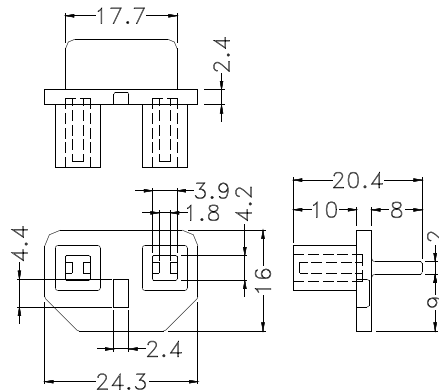

PART NO	A	B	C	D	PACKAGE
DTC-9F	18.5	16.5	7.8	10.2	1000
DTC-15F	26.8	24.8			500
DTC-25F	40.6	38.6	9.4	11.8	1000
DTC-9M	20.0	18.0			500
DTC-15M	28.2	26.4			
DTC-25M	42.0	40.0			

VGA

PART NO	PACKAGE
VGAC-1	1000

PART NO	PACKAGE
KPS-9	1000

- ◆ MATERIAL:PP
- ◆ COLOR:COMPUTER
- ◆ UNIT:mm

PART NO	PACKAGE
XLR-1	250

PART NO	PACKAGE
PLC-1	500

Electronic Component - Covers

Hankook Fastener

- ◆ MATERIAL:PP
- ◆ COLOR:COMPUTER
- ◆ UNIT:mm

PART NO	PACKAGE
XLR-1	250

PART NO	PACKAGE
PLC-1	500

Electronic Component - MIC HOLDER

Hankook fastener

- ◆ MATERIAL:RUBBER
- ◆ COLOR:BLACK
- ◆ UNIT:mm

PART NO	A	B	C	D	E	PACKAGE
MIC-1	12.0	8.6	7.0	9.5	3.0	1000
MIC-1A	12.5	9.0				
MIC-4	8.0	6.0	5.0	5.8	4.0	2000
MIC-9	7.1	3.3	2.5	6.0		