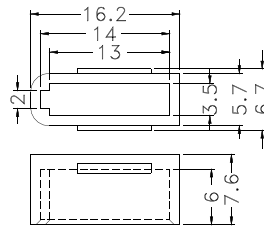

PART NO	PACKAGE
HDMIC-1	1000

PART NO	PACKAGE
HDMIT-1	1000

- ◆ MATERIAL:PE
- ◆ COLOR:BLACK
- ◆ UNIT:mm

PART NO	PACKAGE
SATAC-7	500

SATA

- ◆ MATERIAL:PE
- ◆ COLOR:BLACK
- ◆ UNIT:mm

PART NO	PACKAGE
SATAC-7	500

PART NO	A	B	C	D	PACKAGE
DTC-9F	18.5	16.5	7.8	10.2	1000
DTC-15F	26.8	24.8			500
DTC-25F	40.6	38.6	9.4	11.8	1000
DTC-9M	20.0	18.0			500
DTC-15M	28.2	26.4			
DTC-25M	42.0	40.0			

VGA

PART NO	PACKAGE
VGAC-1	1000

PART NO	PACKAGE
XLR-1	250

PART NO	PACKAGE
PLC-1	500

Electronic Component - MIC HOLDER

Hankook fastener

- ◆ MATERIAL:RUBBER
- ◆ COLOR:BLACK
- ◆ UNIT:mm

PART NO	A	B	C	D	E	PACKAGE
MIC-1	12.0	8.6	7.0	9.5	3.0	1000
MIC-1A	12.5	9.0				
MIC-4	8.0	6.0	5.0	5.8	4.0	2000
MIC-9	7.1	3.3	2.5	6.0		