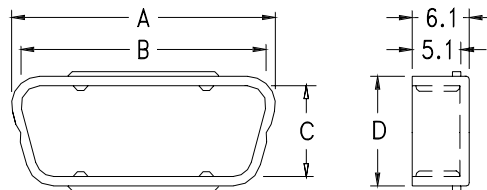

SATA

PART NO	PACKAGE
SATAC-15	500

SATA

- ◆ MATERIAL:ABS (UL)
- ◆ COLOR:BLACK
- ◆ UNIT:mm

PART NO	PACKAGE
CVSATA-15	500

SATA

PART NO	PACKAGE
ESATA-7	1000

D-Type

PART NO	A	B	C	D	PACKAGE
DTC-9F	18.5	16.5	7.8	10.2	1000
DTC-15F	26.8	24.8			500
DTC-25F	40.6	38.6	9.4	11.8	1000
DTC-9M	20.0	18.0			500
DTC-15M	28.2	26.4			
DTC-25M	42.0	40.0			

VGA

PART NO	PACKAGE
VGAC-1	1000