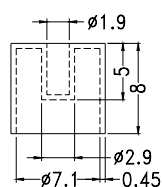

PART NO	PACKAGE
MIC-10	2000