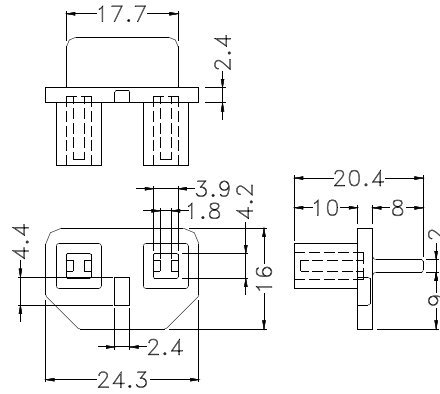

PART NO	A	B	C	D	PACKAGE
DTC-9F	18.5	16.5	7.8	10.2	1000
DTC-15F	26.8	24.8			500
DTC-25F	40.6	38.6	9.4	11.8	1000
DTC-9M	20.0	18.0			500
DTC-15M	28.2	26.4			
DTC-25M	42.0	40.0			

VGA

PART NO	PACKAGE
VGAC-1	1000

- ◆ MATERIAL:PP
- ◆ FLAME CLASS :94V-2
- ◆ COLOR:BLACK
- ◆ UNIT:mm

DVI

PART NO	PACKAGE
DVIC-1	1000

PART NO	PACKAGE
SVDOC-1	1000

PART NO	PACKAGE
SVDOC-1S	1000

PART NO	PACKAGE
SVDOC-2	1000

PART NO	A	B	C	D	PACKAGE
KPS-1	15.8	13.4	11.2	10.0	500
KPS-2	10.7	9.0	9.6	8.6	1000
KPS-3	10.3	8.4	8.0	7.0	

PART NO	PACKAGE
KPS-9	1000

- ◆ MATERIAL:PP
- ◆ COLOR:COMPUTER
- ◆ UNIT:mm

PART NO	PACKAGE
XLR-1	250

PART NO	PACKAGE
PLC-1	500

Electronic Component - Covers

Hankook Fastener

- ◆ MATERIAL:PP
- ◆ COLOR:COMPUTER
- ◆ UNIT:mm

PART NO	PACKAGE
XLR-1	250

PART NO	PACKAGE
PLC-1	500

Electronic Component - MIC HOLDER

Hankook fastener

- ◆ MATERIAL:RUBBER
- ◆ COLOR:BLACK
- ◆ UNIT:mm

PART NO	A	B	C	D	E	PACKAGE
MIC-1	12.0	8.6	7.0	9.5	3.0	1000
MIC-1A	12.5	9.0				
MIC-4	8.0	6.0	5.0	5.8	4.0	2000
MIC-9	7.1	3.3	2.5	6.0		