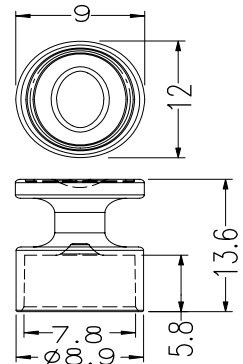

PART NO	A	B	C	D	PACKAGE
DTC-9F	18.5	16.5	7.8	10.2	1000
DTC-15F	26.8	24.8			500
DTC-25F	40.6	38.6	9.4	11.8	1000
DTC-9M	20.0	18.0			500
DTC-15M	28.2	26.4			
DTC-25M	42.0	40.0			

VGA

PART NO	PACKAGE
VGAC-1	1000

- ◆ MATERIAL:PP
- ◆ FLAME CLASS :94V-2
- ◆ COLOR:BLACK
- ◆ UNIT:mm

DVI

PART NO	PACKAGE
DVIC-1	1000

PART NO	PACKAGE
SVDOC-1	1000

PART NO	PACKAGE
SVDOC-1S	1000

PART NO	PACKAGE
SVDOC-2	1000

PART NO	A	B	C	D	PACKAGE
KPS-1	15.8	13.4	11.2	10.0	500
KPS-2	10.7	9.0	9.6	8.6	1000
KPS-3	10.3	8.4	8.0	7.0	

PART NO	PACKAGE
KPS-9	1000

- ◆ MATERIAL:PP
- ◆ COLOR:COMPUTER
- ◆ UNIT:mm

PART NO	PACKAGE
XLR-1	250

PART NO	PACKAGE
PLC-1	500

Electronic Component - Covers

Hankook Fastener

- ◆ MATERIAL:PP
- ◆ COLOR:COMPUTER
- ◆ UNIT:mm

PART NO	PACKAGE
XLR-1	250

PART NO	PACKAGE
PLC-1	500

Electronic Component - MIC HOLDER

Hankook fastener

- ◆ MATERIAL:RUBBER
- ◆ COLOR:BLACK
- ◆ UNIT:mm

PART NO	A	B	C	D	E	PACKAGE
MIC-1	12.0	8.6	7.0	9.5	3.0	1000
MIC-1A	12.5	9.0				
MIC-4	8.0	6.0	5.0	5.8	4.0	2000
MIC-9	7.1	3.3	2.5	6.0		