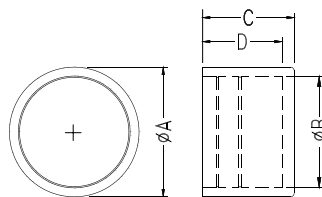

PART NO	A	B	C	D	PACKAGE
DTC-9F	18.5	16.5	7.8	10.2	1000
DTC-15F	26.8	24.8			500
DTC-25F	40.6	38.6	9.4	11.8	1000
DTC-9M	20.0	18.0			500
DTC-15M	28.2	26.4			
DTC-25M	42.0	40.0			

VGA

PART NO	PACKAGE
VGAC-1	1000

- ◆ MATERIAL:PP
- ◆ FLAME CLASS :94V-2
- ◆ COLOR:BLACK
- ◆ UNIT:mm

DVI

PART NO	PACKAGE
DVIC-1	1000

PART NO	PACKAGE
SVDOC-1	1000

PART NO	PACKAGE
SVDOC-1S	1000

PART NO	PACKAGE
SVDOC-2	1000

PART NO	A	B	C	D	PACKAGE
KPS-1	15.8	13.4	11.2	10.0	500
KPS-2	10.7	9.0	9.6	8.6	1000
KPS-3	10.3	8.4	8.0	7.0	

PART NO	PACKAGE
KPS-9	1000

- ◆ MATERIAL:PP
- ◆ COLOR:COMPUTER
- ◆ UNIT:mm

PART NO	PACKAGE
XLR-1	250

PART NO	PACKAGE
PLC-1	500

Electronic Component - Covers

Hankook Fastener

- ◆ MATERIAL:PP
- ◆ COLOR:COMPUTER
- ◆ UNIT:mm

PART NO	PACKAGE
XLR-1	250

PART NO	PACKAGE
PLC-1	500

Electronic Component - MIC HOLDER

Hankook fastener

- ◆ MATERIAL:RUBBER
- ◆ COLOR:BLACK
- ◆ UNIT:mm

PART NO	A	B	C	D	E	PACKAGE
MIC-1	12.0	8.6	7.0	9.5	3.0	1000
MIC-1A	12.5	9.0				
MIC-4	8.0	6.0	5.0	5.8	4.0	2000
MIC-9	7.1	3.3	2.5	6.0		