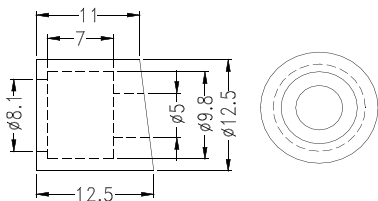

PART NO	PACKAGE
KPS-9	1000

- ◆ MATERIAL:PP
- ◆ COLOR:COMPUTER
- ◆ UNIT:mm

PART NO	PACKAGE
XLR-1	250

PART NO	PACKAGE
PLC-1	500

Electronic Component - Covers

Hankook Fastener

- ◆ MATERIAL:PP
- ◆ COLOR:COMPUTER
- ◆ UNIT:mm

PART NO	PACKAGE
XLR-1	250

PART NO	PACKAGE
PLC-1	500

Electronic Component - MIC HOLDER

Hankook fastener

- ◆ MATERIAL:RUBBER
- ◆ COLOR:BLACK
- ◆ UNIT:mm

PART NO	A	B	C	D	E	PACKAGE
MIC-1	12.0	8.6	7.0	9.5	3.0	1000
MIC-1A	12.5	9.0				
MIC-4	8.0	6.0	5.0	5.8	4.0	2000
MIC-9	7.1	3.3	2.5	6.0		