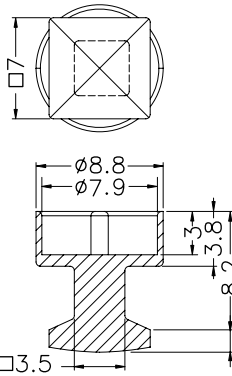

PART NO	A	B	C	D	PACKAGE
DTC-9F	18.5	16.5	7.8	10.2	1000
DTC-15F	26.8	24.8			500
DTC-25F	40.6	38.6	9.4	11.8	1000
DTC-9M	20.0	18.0			500
DTC-15M	28.2	26.4			
DTC-25M	42.0	40.0			

VGA

PART NO	PACKAGE
VGAC-1	1000

- ◆ MATERIAL:PP
- ◆ FLAME CLASS :94V-2
- ◆ COLOR:BLACK
- ◆ UNIT:mm

DVI

PART NO	PACKAGE
DVIC-1	1000

PART NO	PACKAGE
SVDOC-1	1000

PART NO	PACKAGE
SVDOC-1S	1000

PART NO	PACKAGE
SVDOC-2	1000

PART NO	A	B	C	D	PACKAGE
KPS-1	15.8	13.4	11.2	10.0	500
KPS-2	10.7	9.0	9.6	8.6	1000
KPS-3	10.3	8.4	8.0	7.0	

PART NO	PACKAGE
KPS-9	1000

- ◆ MATERIAL:PP
- ◆ COLOR:COMPUTER
- ◆ UNIT:mm

PART NO	PACKAGE
XLR-1	250

PART NO	PACKAGE
PLC-1	500

Electronic Component - Covers

Hankook Fastener

- ◆ MATERIAL:PP
- ◆ COLOR:COMPUTER
- ◆ UNIT:mm

PART NO	PACKAGE
XLR-1	250

PART NO	PACKAGE
PLC-1	500

Electronic Component - MIC HOLDER

Hankook fastener

- ◆ MATERIAL:RUBBER
- ◆ COLOR:BLACK
- ◆ UNIT:mm

PART NO	A	B	C	D	E	PACKAGE
MIC-1	12.0	8.6	7.0	9.5	3.0	1000
MIC-1A	12.5	9.0				
MIC-4	8.0	6.0	5.0	5.8	4.0	2000
MIC-9	7.1	3.3	2.5	6.0		