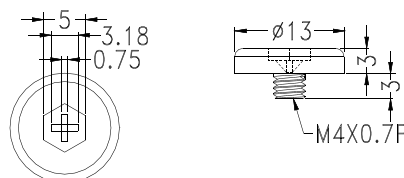

PART NO	A	B	THREAD	PACKAGE
M-2	1.4	3.95	M2.0X0.4P	2000
M-2.6	2.0	5.0	M2.6X0.45P	
M-3	2.5	5.5	M3X0.5P	
M-3.5	2.8	5.9	M3.5X0.6P	
M-4	3.3	6.9	M4X0.7P	1000
M-5	4.4	8.0	M5X0.8P	
S4-40	2.5	6.4	4-40 UNC	
S6-32	3.2	7.9	6-32 UNC	

Flange Nut (Nylon)

PART NO	PACKAGE
MO-3	1000

PART NO	PACKAGE
MO-632	1000

PART NO	PACKAGE
CAM-12	100

PART NO	A	B	C	D	PACKAGE
MI3-10N	5.5	10.0	2.0	M3X0.5	1000
MI3-12N		12.0			
MI4-10N	7.0	10.0	2.7	M4X0.7	

PART NO	PACKAGE
MRL4-3	1000