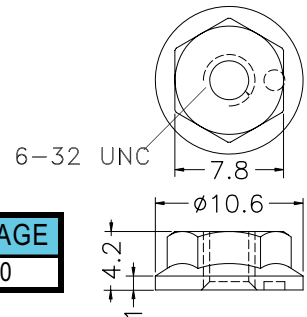

PART NO	PACKAGE
MO-632	1000