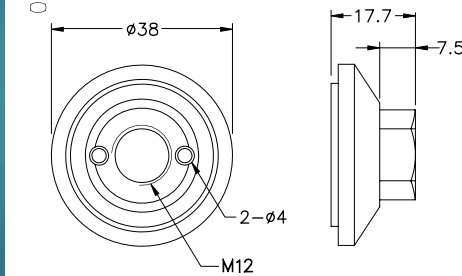

PART NO	A	B	THREAD	PACKAGE
M-2	1.4	3.95	M2.0X0.4P	2000
M-2.6	2.0	5.0	M2.6X0.45P	
M-3	2.5	5.5	M3X0.5P	
M-3.5	2.8	5.9	M3.5X0.6P	
M-4	3.3	6.9	M4X0.7P	1000
M-5	4.4	8.0	M5X0.8P	
S4-40	2.5	6.4	4-40 UNC	
S6-32	3.2	7.9	6-32 UNC	

Flange Nut (Nylon)

PART NO	PACKAGE
MO-3	1000

PART NO	PACKAGE
MO-632	1000

PART NO	PACKAGE
CAM-12	100

PART NO	A	B	C	D	PACKAGE
MI3-10N	5.5	10.0	2.0	M3X0.5	1000
MI3-12N		12.0			
MI4-10N	7.0	10.0	2.7	M4X0.7	

PART NO	PACKAGE
MRL4-3	1000

PART NO	A	PACKAGE
MR4-9.5	9.5	1000
MR4-12	12.0	

PART NO	A	B	C	D	PACKAGE
M3.5-10	6.9	10.0	2.2	M3.5X0.6P	1000
M3.5-15		15.0			
M3.5-20		20.0			
M3.5-25		25.0			
M3.5-30		30.0			
S632-6	6.7	6.35	2.5	6-32 UNC	2000
S632-8		8.0			
S632-9		9.5			
S632-12		12.7			
S632-15		15.9			
S632-19		19.1			
S632-25		25.4			
S632-28		28.0			
S440-6	5.2	6.4	2.1	4-40 UNC	2000
S440-8		8.0			
S440-9		9.5			
S440-12		12.7			
S440-15		15.5			